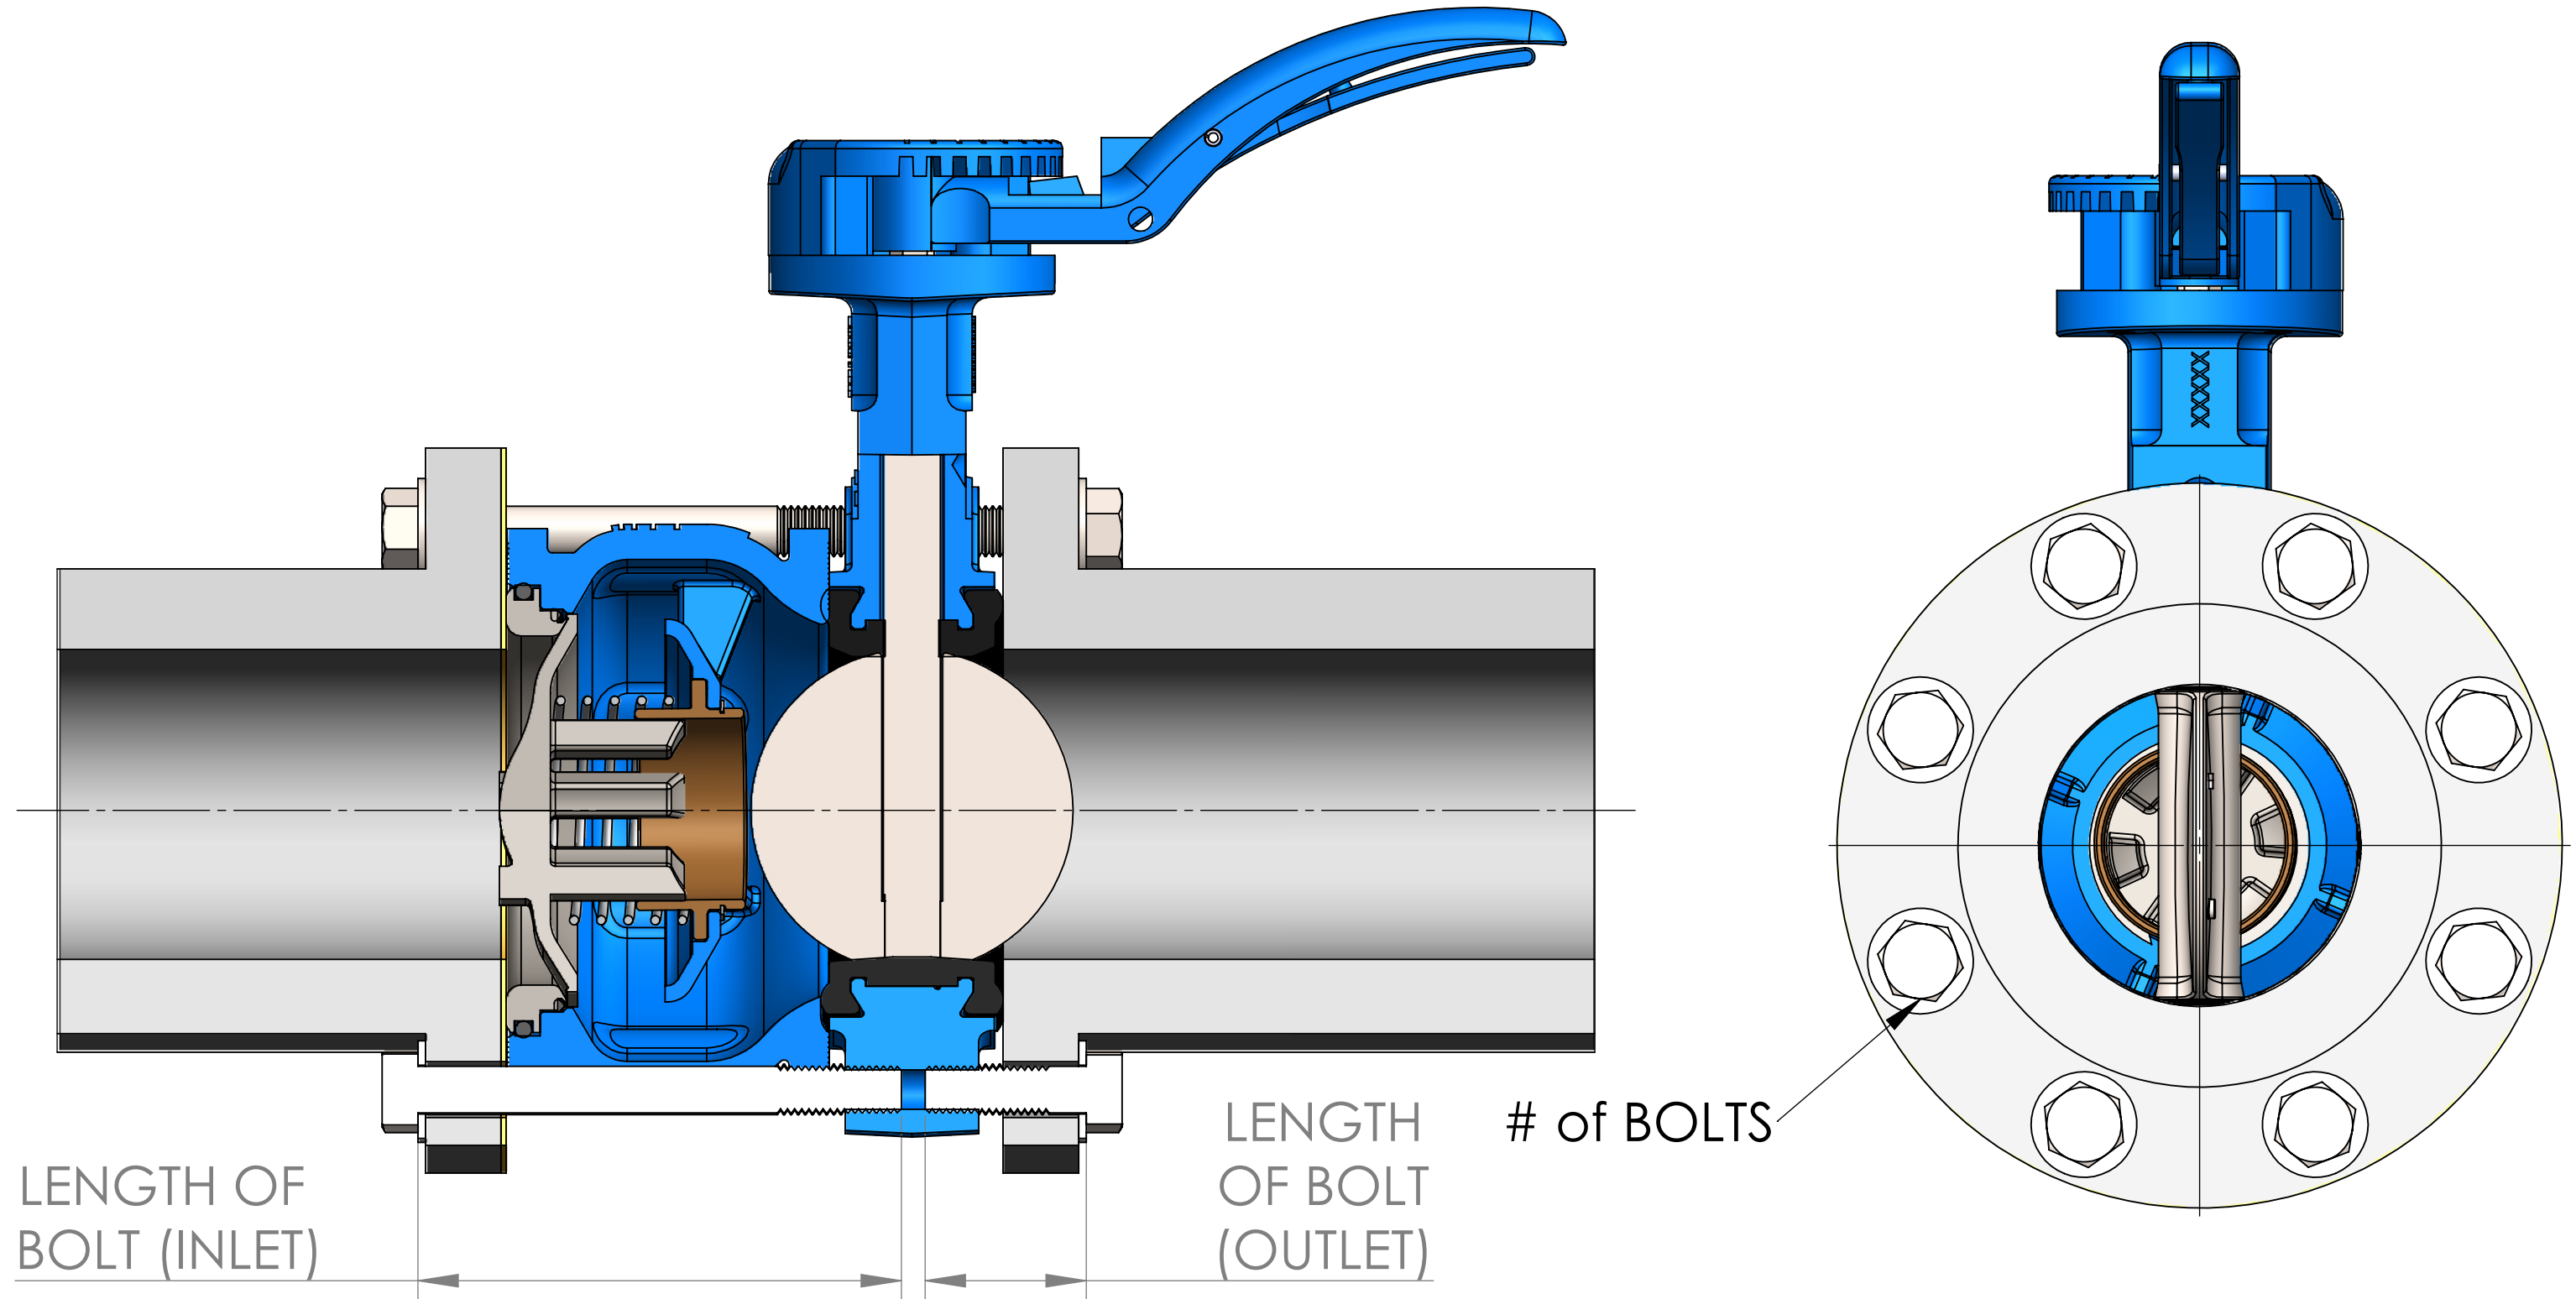

# Approx. Bolt Length for Direct Mounting Lug Style Butterfly Valves to 888VFD

Part Number	Size	No of Bolts	Bolt Size	Length of Bolt (Inlet)	Length of Bolt (Outlet)
2434VFD	2	4	5/8-11	4 1/4	1 5/8
2432VFD	2 1/2	4	5/8-11	4 3/4	1 7/8
2435VFD	3	4	5/8-11	5	1 7/8
2436VFD	4	8	5/8-11	6	2
2433VFD	5	8	3/4-10	6 3/4	2
2437VFD	6	8	3/4-10	7 1/2	2 1/4