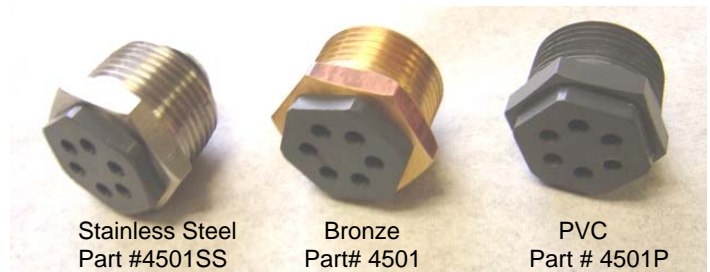

Materials

Stainless steel spring, fasteners and valve disc.
Acetal valve follower guide.

Model 70

Discount Code: A

Part #	Material	Case Qty
4501P	PVC	12
4501	Bronze	12
4501SS	Stainless Steel	12

Product Warranty

Flomatic standard product warranty for check and foot valves apply also to **Auto-Drain Valve™**

15 Pruyn's Island Drive, Glens Falls, New York 12801-4424
Phone: 1-800-833-2040 Fax: 518-791-9798
www.us.water.danfoss.com www.flomatic.com