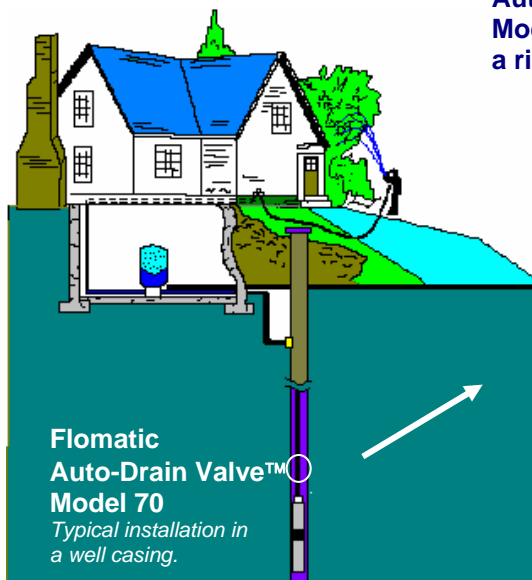

# Auto-Drain Valve™

## Flomatic Auto-Drain Valve™ Model 70

Designed to automatically drain the  
water piping systems

- Domestic well water systems
- Irrigation and sprinkler systems
- Dewatering

Flomatic  
Auto-Drain Valve™  
Model 70 installed in  
a riser pipe

Cross-section view of  
Auto-Drain Valve™

The new Automatic Drain Valve, Model 70, is used in sprinkler, agricultural watering, irrigation drainage and domestic water systems where reliable, maintenance free performance is crucial. This valve will provide automatic drainage of water lines when the line pressure drops below 10 psi in a closed water system.