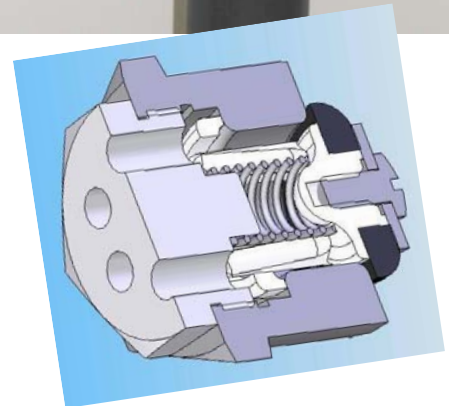

## Flomatic Auto-Drain Valve™ Model 70

Designed to automatically drain the  
water piping systems

- Domestic well water systems
- Irrigation and sprinkler systems
- Dewatering

Flomatic  
Auto-Drain Valve™  
Model 70 installed in  
a riser pipe

Cross-section view of  
Auto-Drain Valve™

The new Automatic Drain Valve, Model 70, is used in sprinkler, agricultural watering, irrigation drainage and domestic water systems where reliable, maintenance free performance is crucial. This valve will provide automatic drainage of water lines when the line pressure drops below 10 psi in a closed water system.