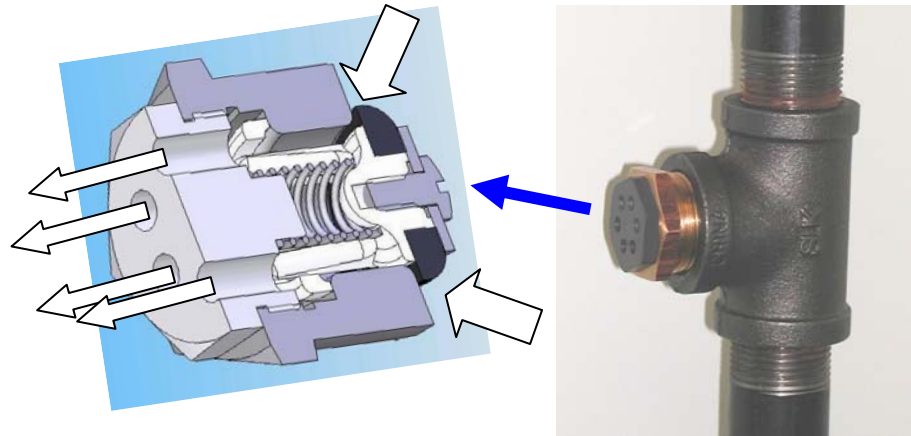

Flomatic Auto-Drain Valve™ Model 70

Product Operation

The Flomatic Auto-Drain Valve™ Model 70 when properly installed in a wells riser pipe will drain the piping system when the system pressure is 10 psi or lower. The Auto-Drain Valve™ will close automatically when the pipe flow starts-up and the system pressure exceeds.

Water will drain automatically to the water well. The valve will close when water starts to flow at higher pressure.

Product Options

Three different valve body materials are offered. The standard bronze body is available with optional stainless steel or PVC for corrosive-free service. All internal parts and material are the same for all three models.

Product Specification

Connection: 1" NPT Male Connection
Max pressure: 400 PSI (27 bar)
Max temperature: 180°F (80°C)
Normally spring loaded open
Auto-Drain Valve™ closing at 10 psi at 5 gpm