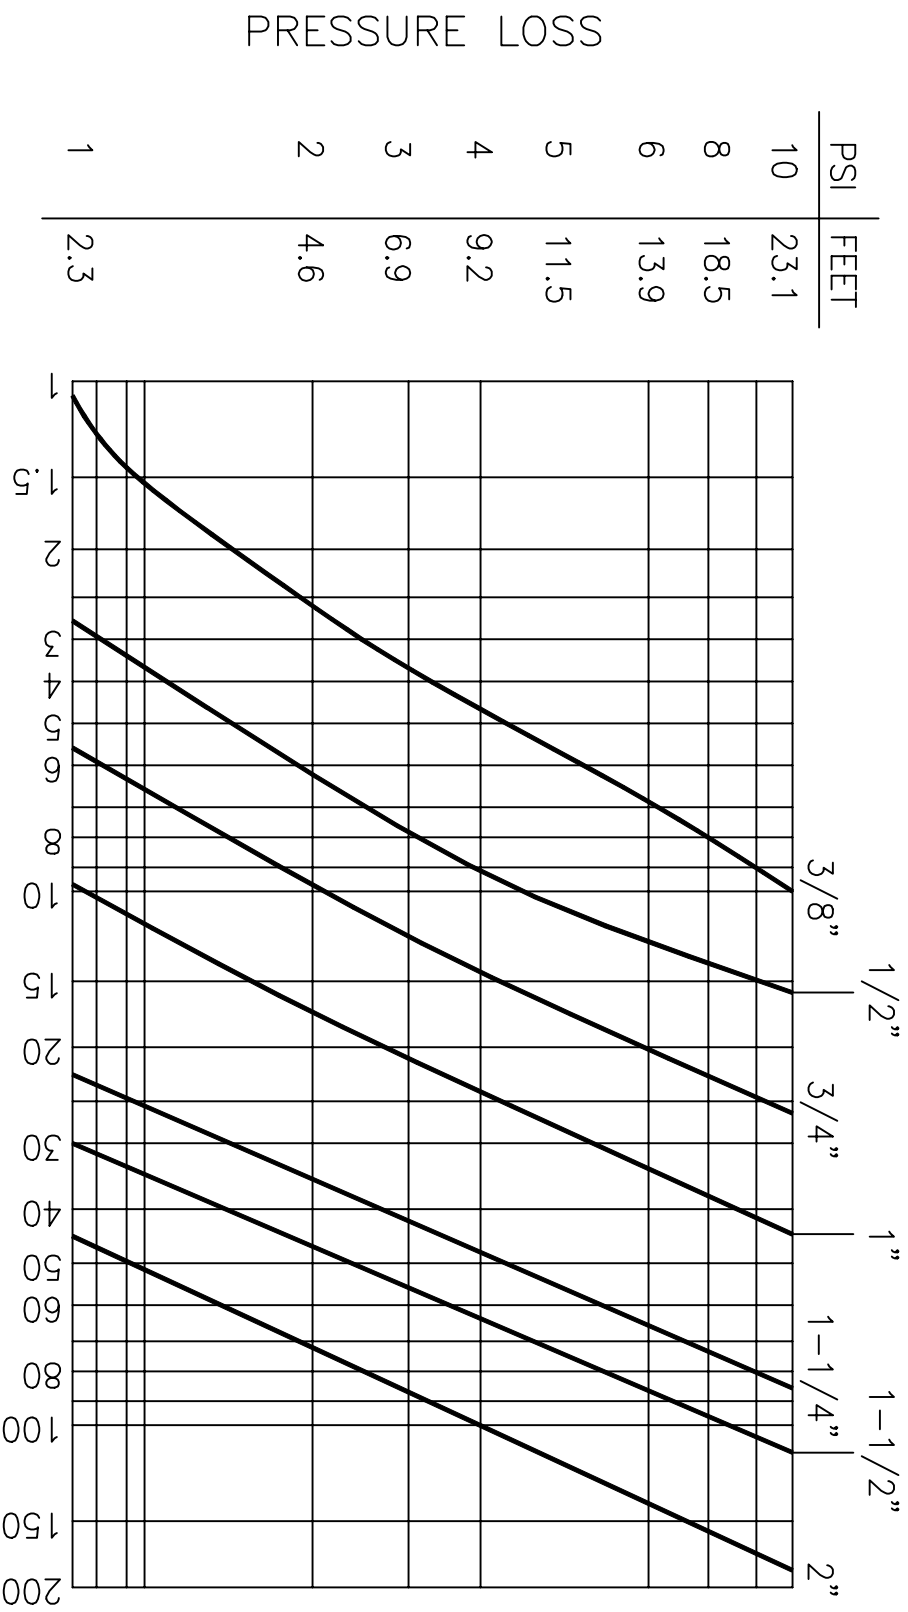

HEADLOSS CHART
FOOT VALVE
3/8" THRU 2"
MODELS 190D, 190P,
193D & 104P

FLOW IN GALLONS PER MINUTE