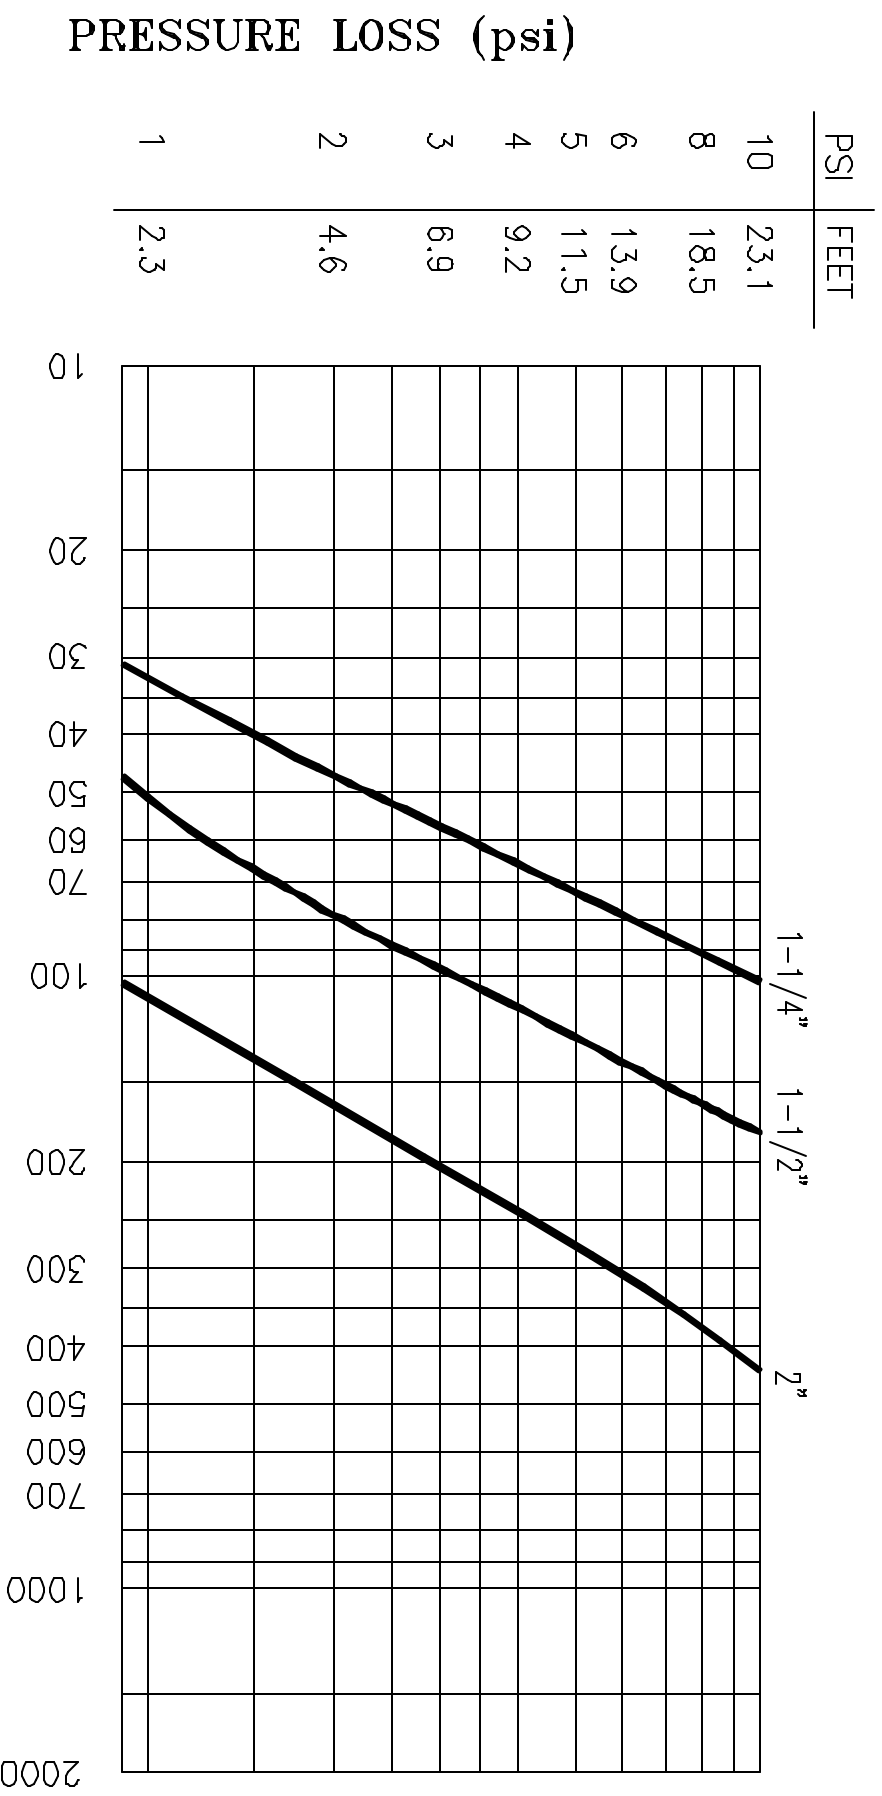

HEADLOSS CHART
1-1/4" THRU 2"
MODEL 208 & 208B

FLOW RATE (gpm)