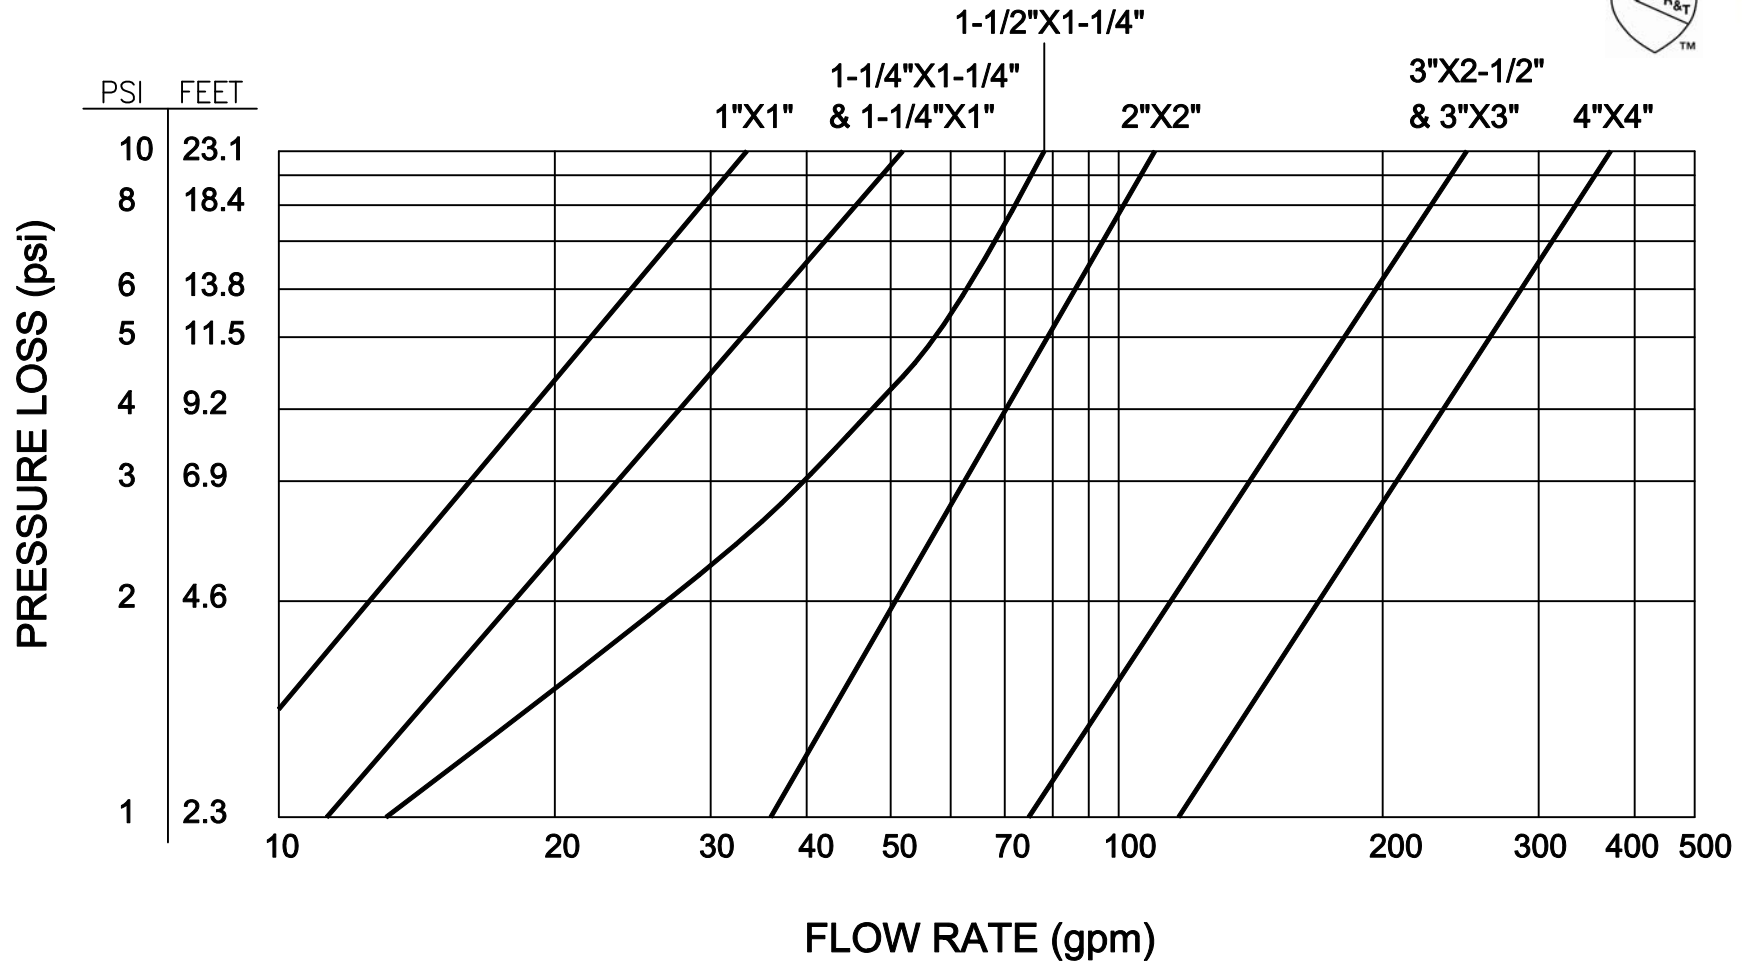

Enviro Check®

Headloss Chart

Model 80ME & 100ME **FLOMATIC®**

Sizes 1" thru 4" / 25 mm thru 100 mm
Long Bodies Included

Flomatic Corporation

Patent # 4,971,093 & 6,581,633

Flomatic Corporation can accept no responsibility for possible errors in catalogues, brochures and other printed material. Flomatic Corporation reserves the right to alter its products without notices. This also applies to product already agreed. All trademarks in this material are property of the respective companies. All right reserved. ©2011 Flomatic Corporation. The drawings & information on this drawing sheet are the sole & exclusive property of Flomatic Corporation. Any reproduction, distribution, display or use of these drawings or information in whole or in part without written authorization of Flomatic Corporation is strictly prohibited.