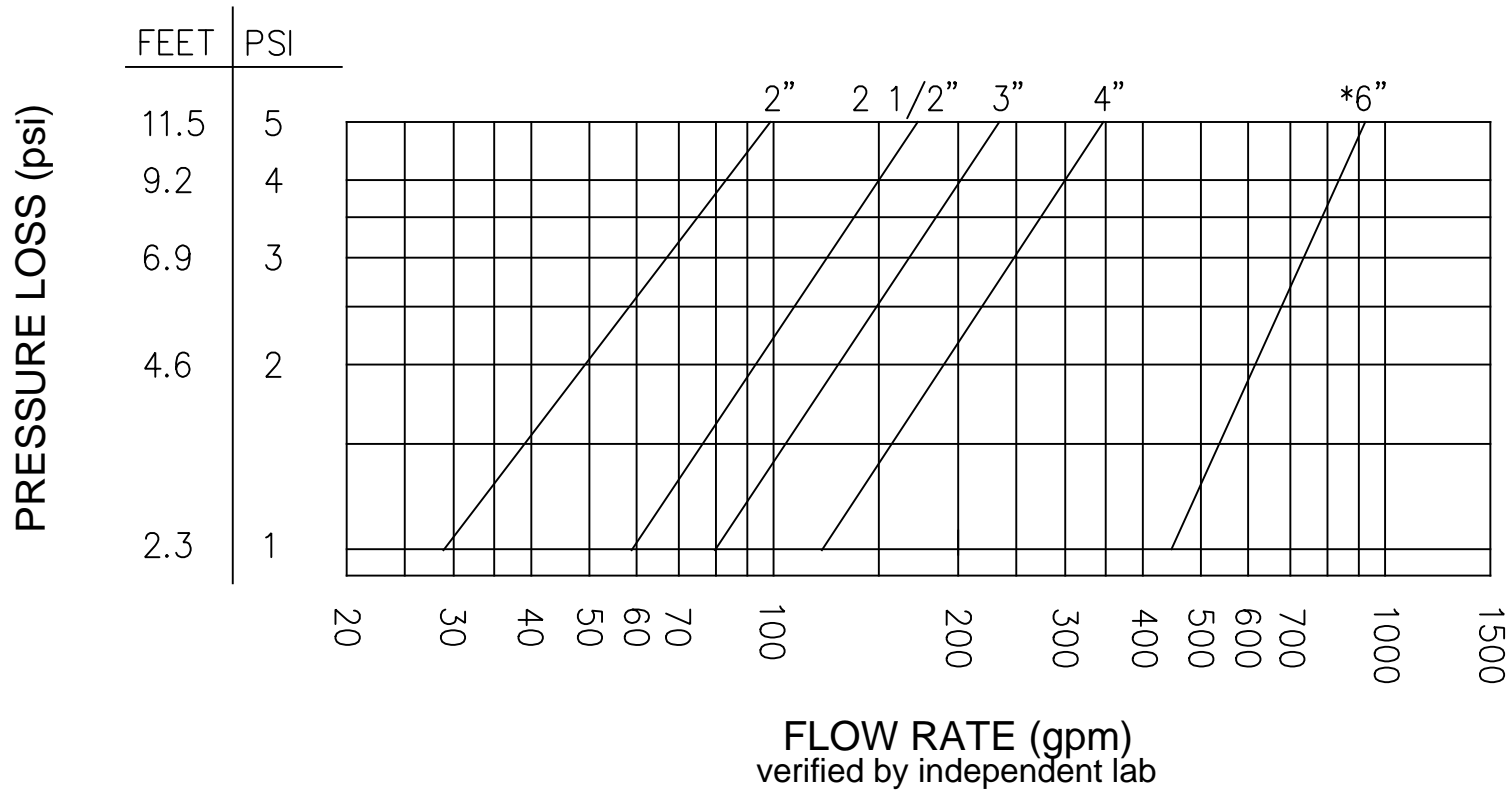

# Headloss Chart

Model 63 **FLOMATIC**<sup>®</sup>

Sizes 2" Thru 6" / 50mm thru 150mm

Flomatic Corporation

Headloss charts are not to be used for valve sizing

\*The 6" 63 uses VFD internals

Flomatic Corporation can accept no responsibility for possible errors in catalogues, brochures and other printed material. Flomatic Corporation reserves the right to alter its products without notices. This also applies to product already agreed. All trademarks in this material are property of the respective companies. All right reserved. ©2019 Flomatic Corporation. The drawings & information on this drawing sheet are the sole & exclusive property of Flomatic Corporation. Any reproduction, distribution, display or use of these drawings or information in whole or in part without written authorization of Flomatic Corporation is strictly prohibited. [www.flomatic.com](http://www.flomatic.com)