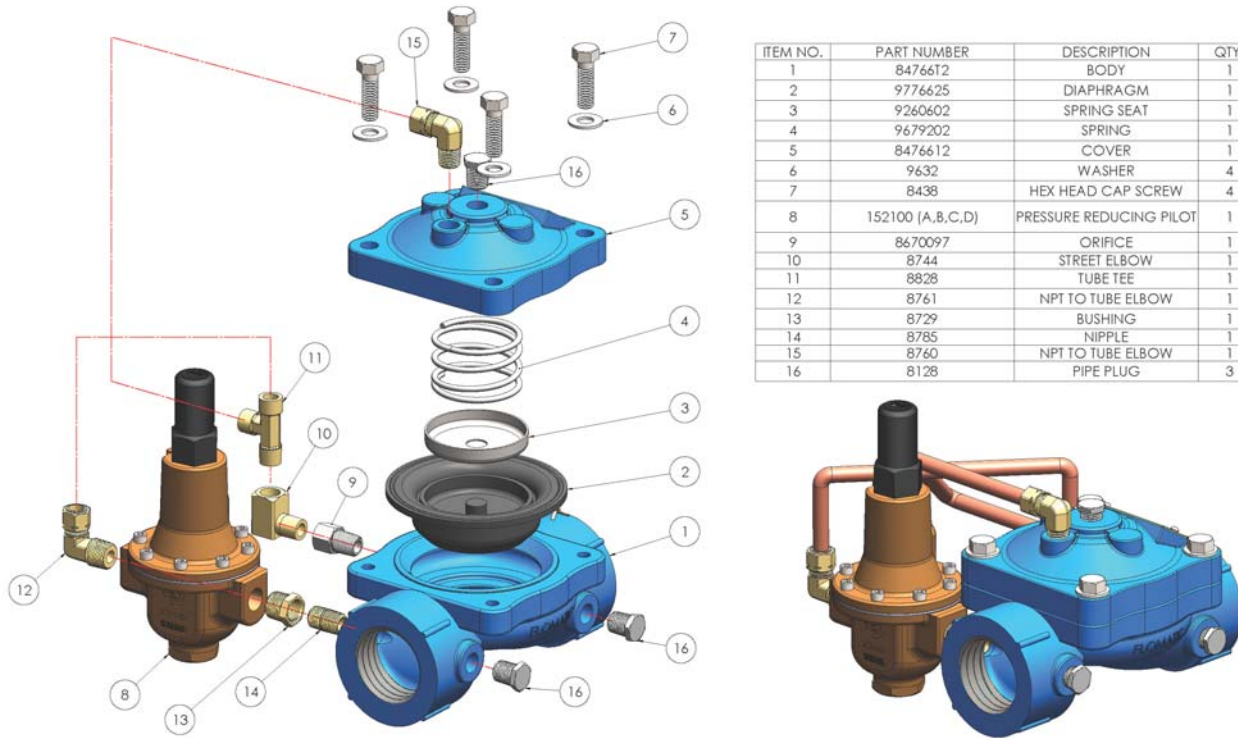

Parts List Prices Cycle Gard® CI² - Part number CIN1020D2

ITEM NO.	PART NUMBER	DESCRIPTION	QTY.
1	84766T2	BODY	1
2	9776625	DIAPHRAGM	1
3	9260602	SPRING SEAT	1
4	9679202	SPRING	1
5	8476612	COVER	1
6	9632	WASHER	4
7	8438	HEX HEAD CAP SCREW	4
8	152100 (A,B,C,D)	PRESSURE REDUCING PILOT	1
9	8670097	ORIFICE	1
10	8744	STREET ELBOW	1
11	8828	TUBE TEE	1
12	8761	NPT TO TUBE ELBOW	1
13	8729	BUSHING	1
14	8785	NIPPLE	1
15	8760	NPT TO TUBE ELBOW	1
16	8128	PIPE PLUG	3

Item Number	Part Number	Description	QTY
1	84766T2	BODY	1
2	9776625	DIAPHRAGM	1
3	9260602	SPRING SEAT	1
4	9679202	SPRING	1
5	8476612	COVER	1
6	9632	WASHER	4
7	8438	HEX HEAD CAP SCREW	4
8	152100 (A,B,C,D)	PRESSURE REDUCING PILOT	1
9	8670097	ORIFICE	1
10	8744	STREET ELBOW	1
11	8828	TUBE TEE	1
12	8761	NPT TO PIPE ADAPTER	1
13	8729	BUSHING	1
14	8785	NIPPLE	1
15	8760	NPT TO TUBE ELBOW	1
16	8128	PIPE PLUG	3