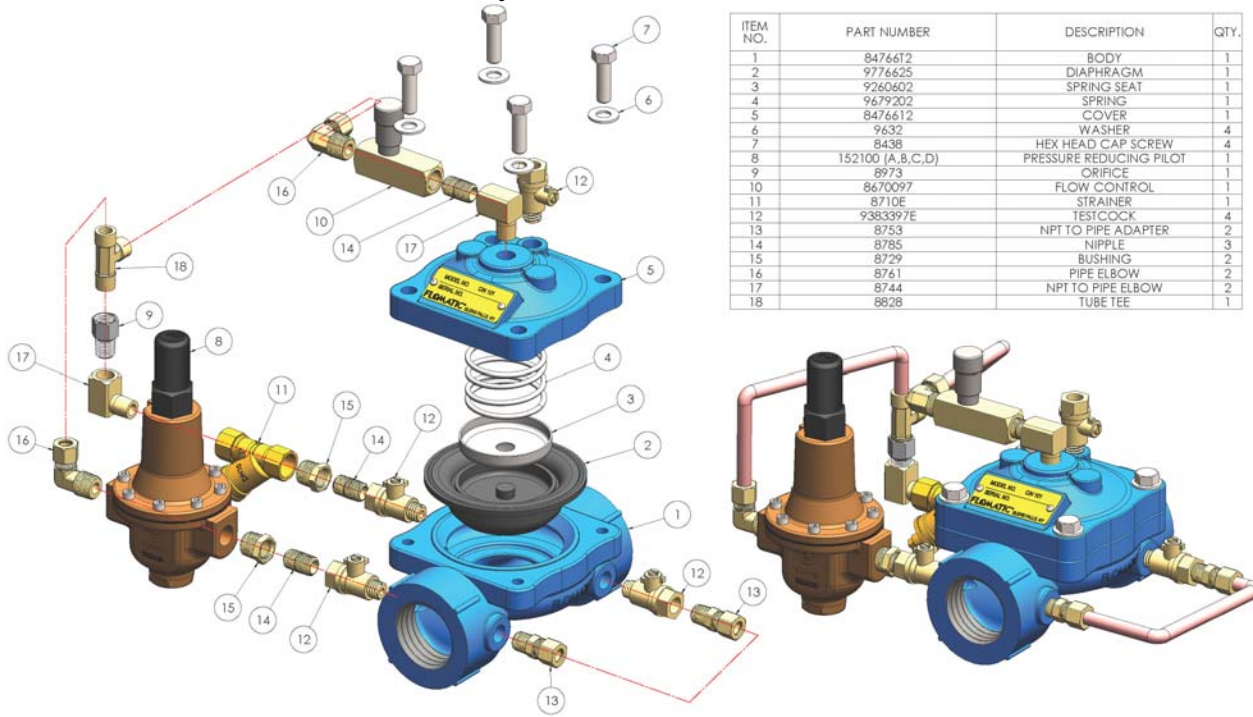

Parts List Prices Cycle Gard® CI – Part number CIN1020D

Item Number	Part Number	Description	QTY
1	84766T2	BODY	1
2	9776625	DIAPHRAGM	1
3	9260602	SPRING SEAT	1
4	9679202	SPRING	1
5	8476612	COVER	1
6	9632	WASHER	4
7	8438	HEX HEAD CAP SCREW	4
8	152100 (A,B,C,D)	PRESSURE REDUCING PILOT	1
9	8670097	ORIFICE	1
10	8973	FLOW CONTROL	1
11	8710E	STRAINER	1
12	9383397E	TESTCOCK	4
13	8753	NPT TO PIPE ADAPTER	2
14	8785	NIPPLE	3
15	8729	BUSHING	2
16	8761	PIPE ELBOW	2
17	8744	NPT TO PIPE ELBOW	2
18	8828	TUBE TEE	1